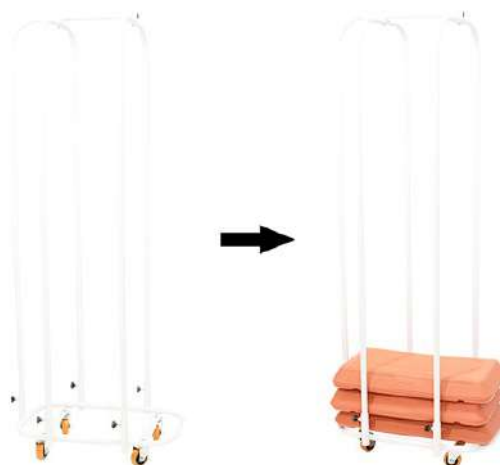

MUEBLE PARA PIES MINISTEPS

REF: 0024823

MUEBLE PARA PIES STEPS

REF: 0024828

MUEBLE TABLAS MINISTEPS

REF: 0024824

MUEBLE TABLAS STEPS

REF: 0024829

PORTA AROS/VALLAS SOFTEE

REF: 0024287

RACK SENCILLO PARA BALONES

REF: A000481

RED PORTA 20 BALONES

REF: 0004117

RED PORTA 20 BALONES DELUXE

REF: 0004119