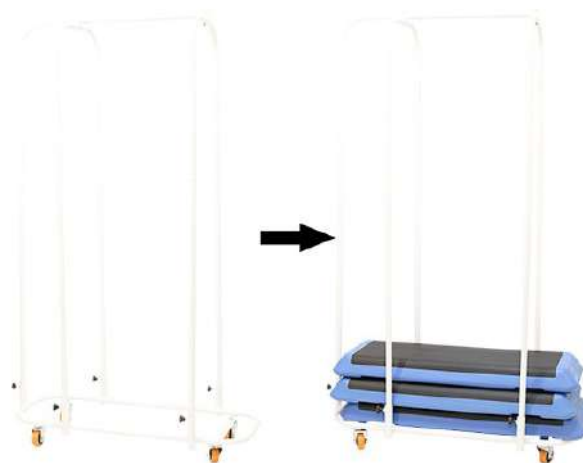

MUEBLE PARA PIES MINISTEPS

REF: 0024823

MUEBLE PARA PIES STEPS

REF: 0024828

MUEBLE TABLAS MINISTEPS

REF: 0024824

MUEBLE TABLAS STEPS

REF: 0024829

PORTA AROS/VALLAS SOFTEE

REF: 0024287

RACK SENCILLO PARA BALONES

REF: A000481

RED PORTA 20 BALONES

REF: 0004117

RED PORTA 20 BALONES DELUXE

REF: 0004119