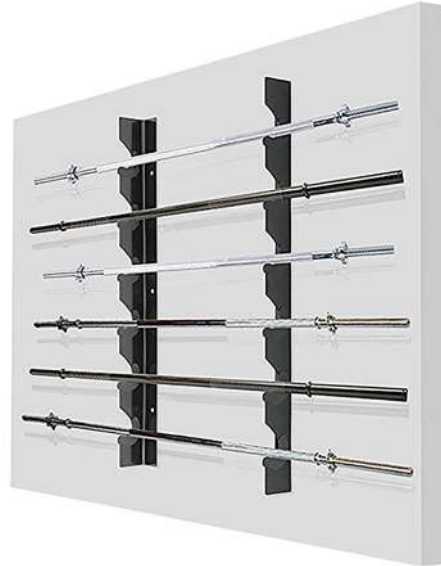

TALLAS: UNICA

COLORES: CELESTE, MARINO, ROYAL, NEGRO, AMARILLO, NARANJA, VERDE, VIOLETA, ROJO, VERDE SFT

SOPORTE BARRAS ALZAMIENTO HORIZONTAL SOFTEE (6 BARRAS)

REF: 99267